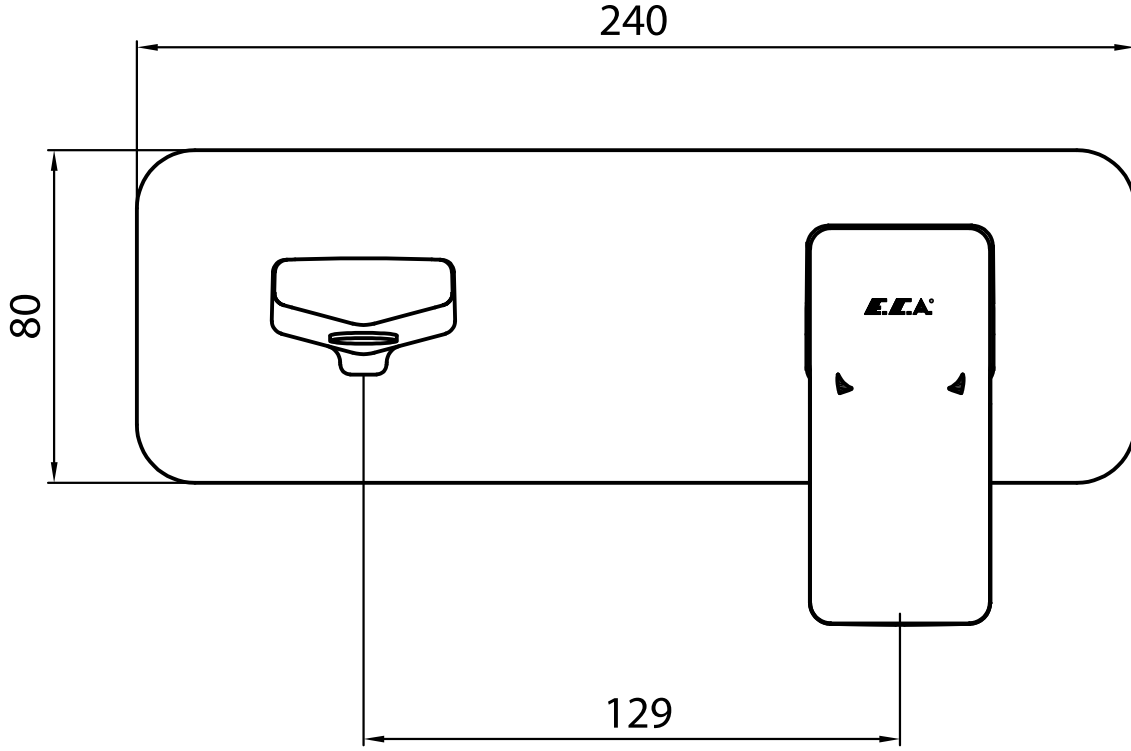

ANKASTRE LAVABO BATARYALARI CONCEALED BASIN MIXERS

Ürün Kodu : 102167621C1-K / 102167621C1ST-K - ROYAL Ankastrre Lavabo Bataryası Sıva Üstü Grubu - Tek Rozet (İhracat Kodu: 102167621C1EX-K / 102167621C1STEX-K)
Product Code: 102167621C1-K / 102167621C1ST-K - ROYAL Concealed Basin Mixer Surface Mounted Group - One Rosette (Export Code: 102167621C1EX-K / 102167621C1STEX-K)
*Localization product codes are available.