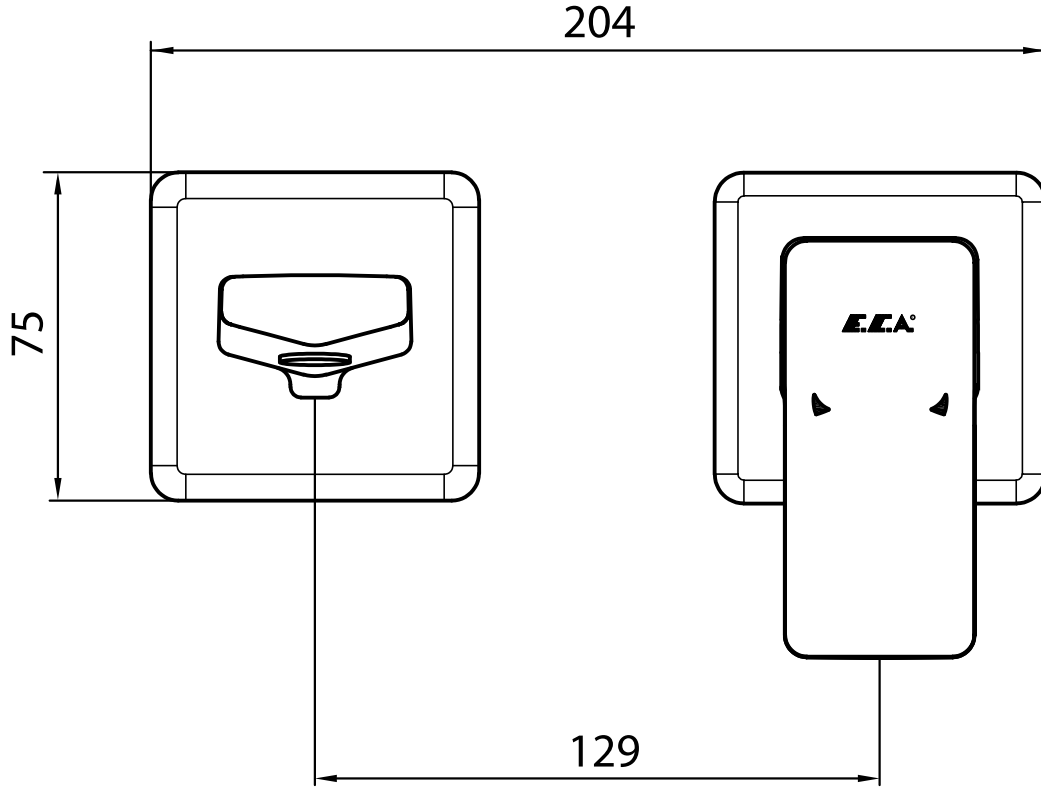

ANKASTRE LAVABO BATARYALARI CONCEALED BASIN MIXERS

Ürün Kodu : 102167621C1-KK / 102167621C1ST-KK - ROYAL Ankastra Lavabo Bataryası Sıva Üstü Grubu - Çift Rozet (İhracat Kodu: 102167621C1EX-KK / 102167621C1STEX-KK)
Product Code: 102167621C1-KK / 102167621C1ST-KK - ROYAL Concealed Basin Mixer Surface Mounted Group - Double Rosette (Export Code: 102167621C1EX-KK / 102167621C1STEX-KK)
*Localization product codes are available.