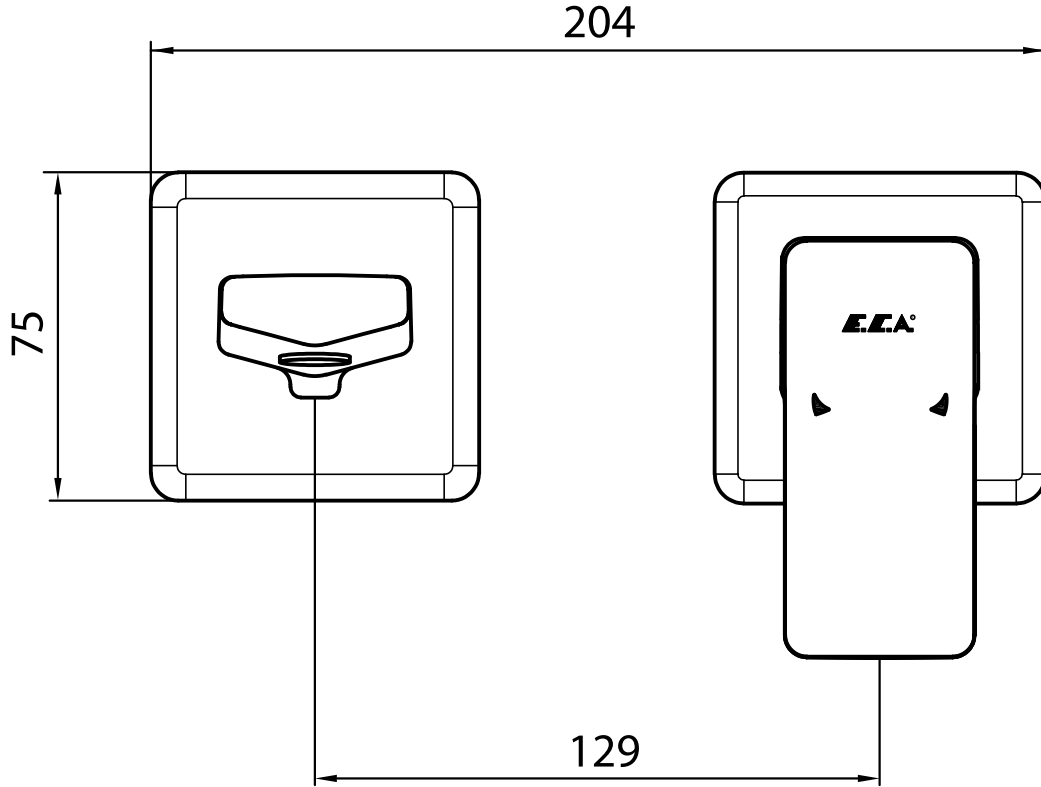

ANKASTRE LAVABO BATARYALARI CONCEALED BASIN MIXERS

Ürün Kodu : 102167621-KK / 102167621ST-KK - ROYAL Ankastrre Lavabo Bataryası Sıva Üstü Grubu - Çift Rozet (İhracat Kodu: 102167621EX-KK / 102167621STEX-KK)
Product Code: 102167621-KK / 102167621ST-KK - ROYAL Concealed Basin Mixer Surface Mounted Group - Double Rosette (Export Code: 102167621EX-KK / 102167621STEX-KK)
*Localization product codes are available.