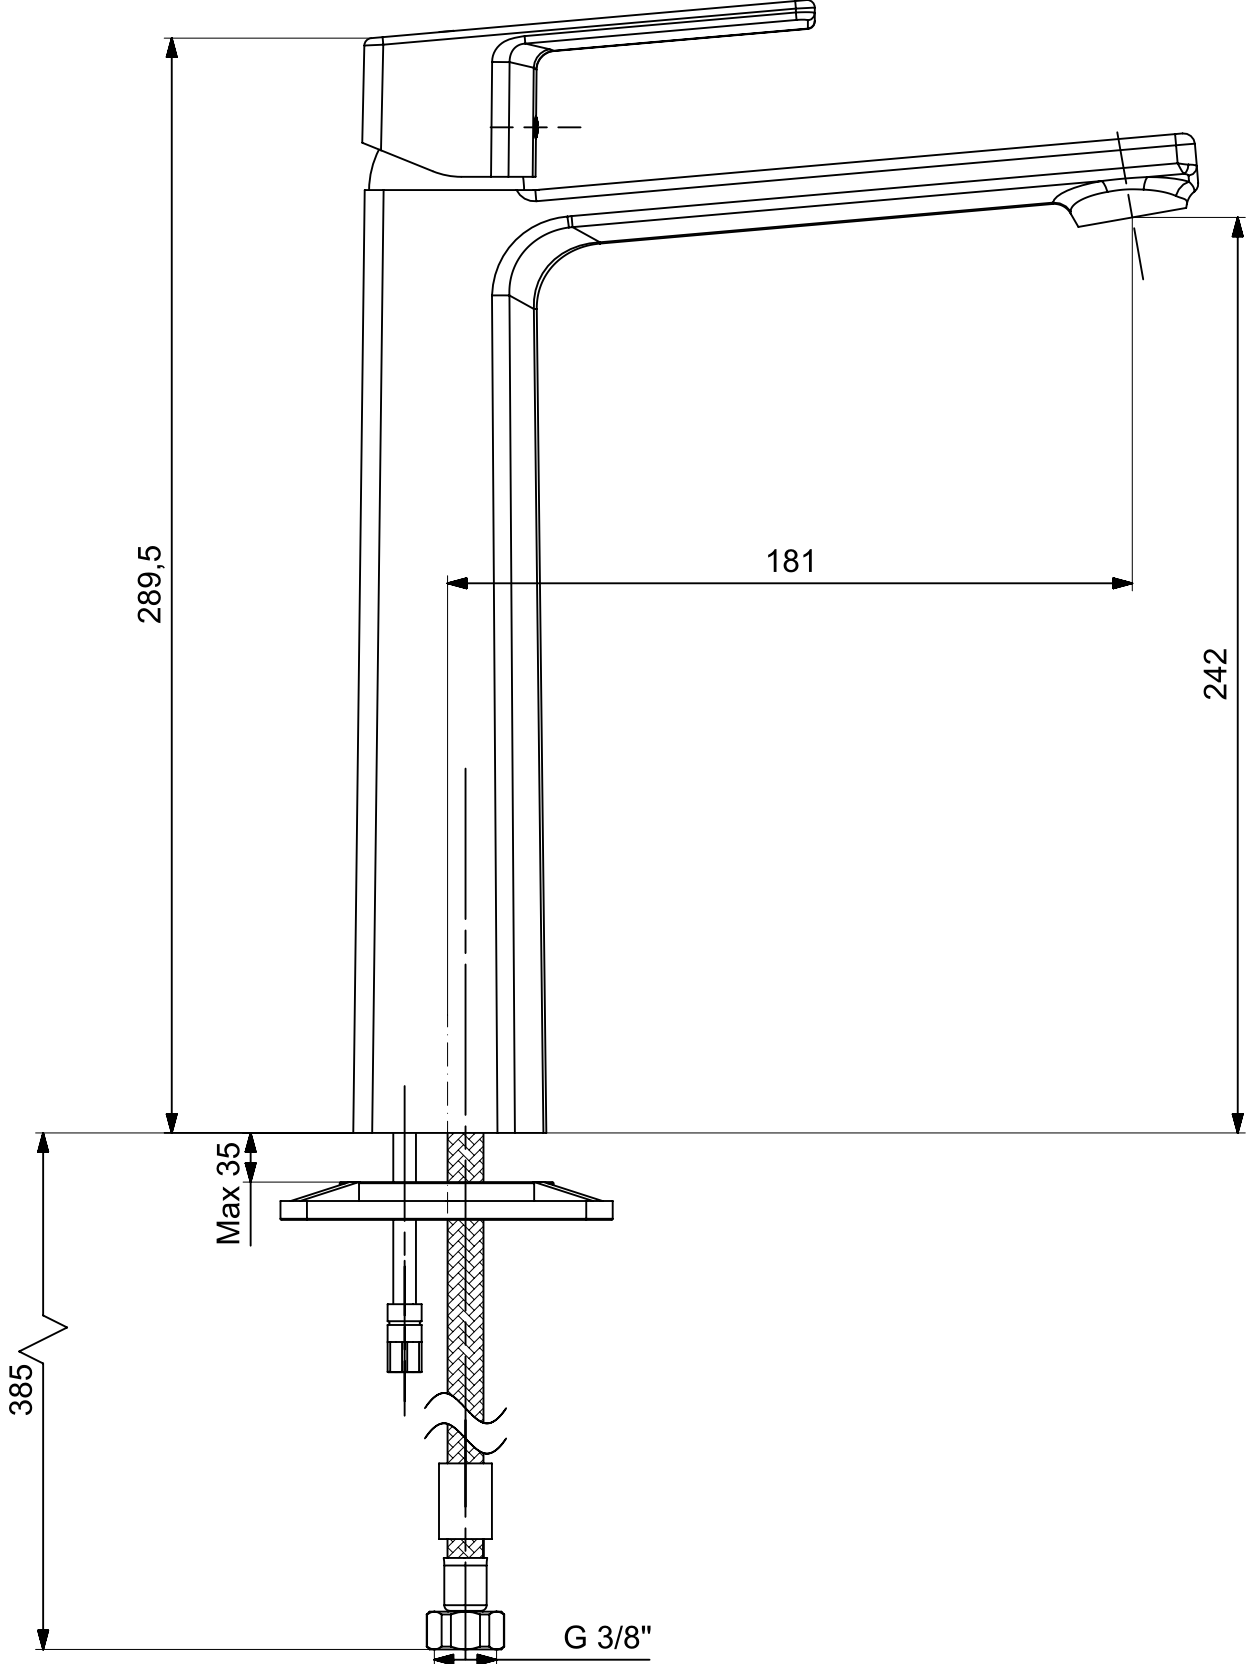

ROYAL

102188670 / 102188670ST ROYAL Yüksek Tip Lavabo Bataryası / Krom(İhracat Kodu: 102188670EX /
Ürün Kodu : 102188670STEX
102188670 / 102188670ST ROYAL Tall Basin Mixer / Chrome(Export Code: 102188670EX /
Product Code : 102188670STEX