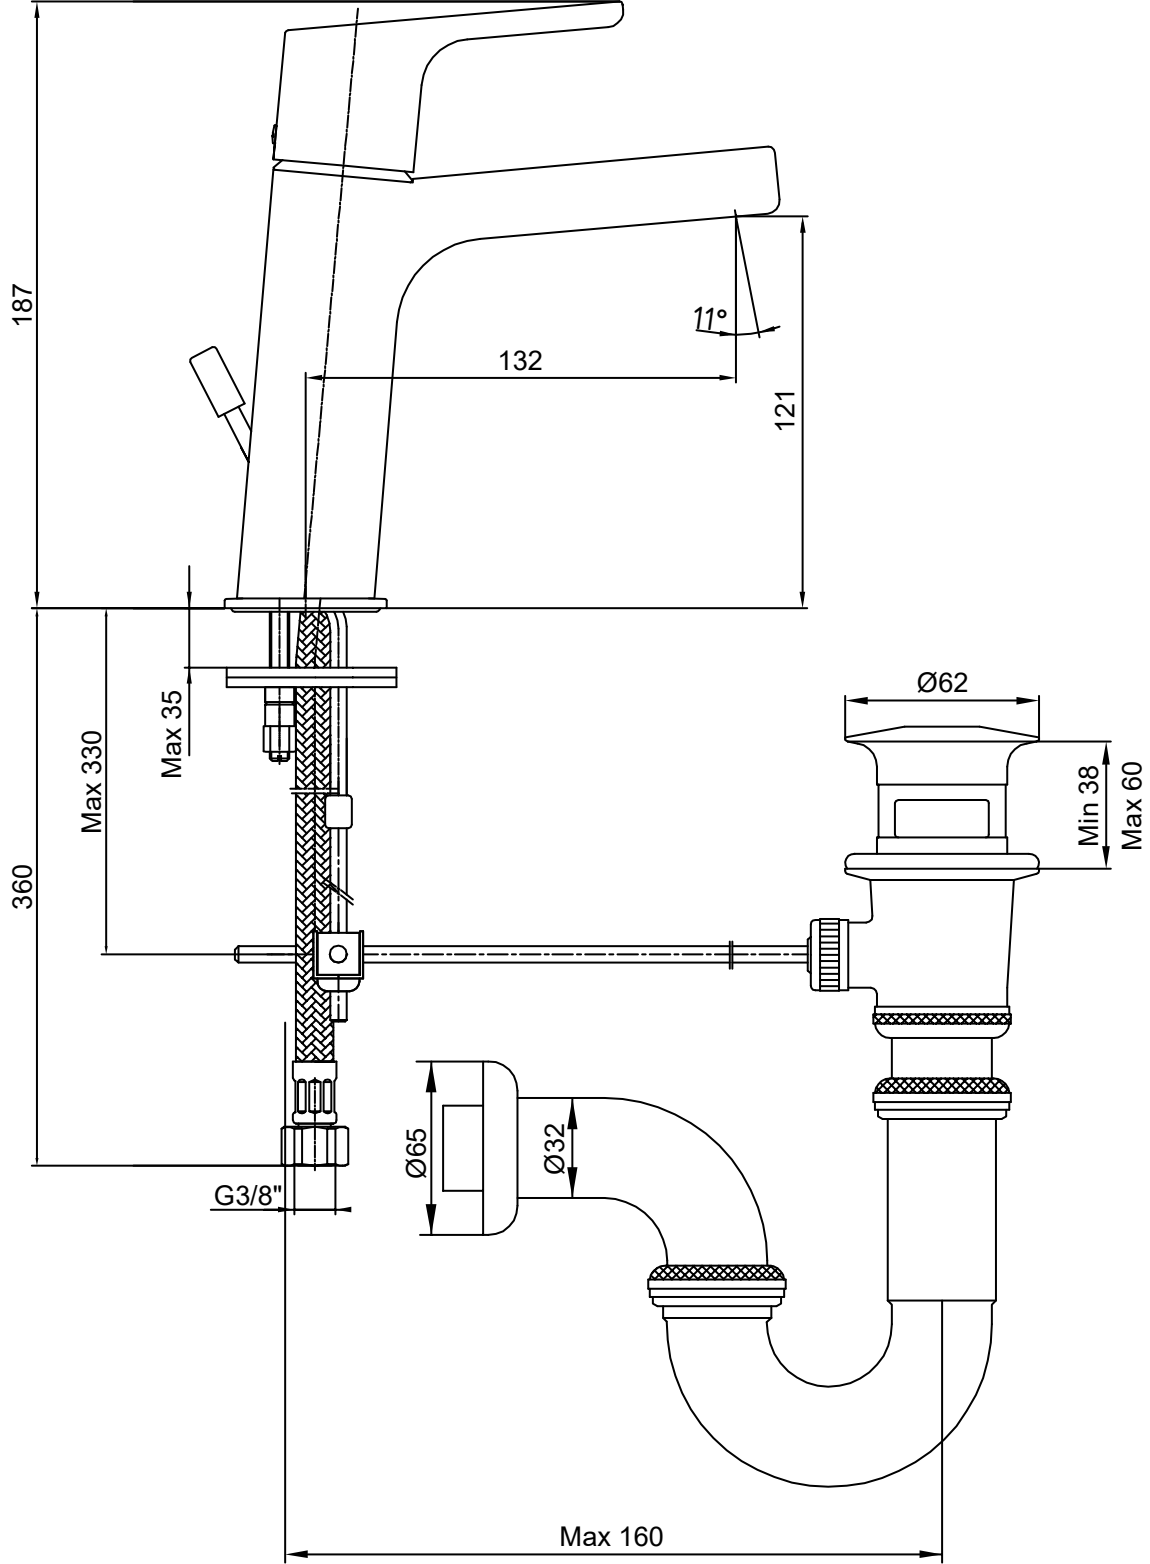

# LUNA

Ürün Kodu : 102808947 / ST - LUNA Kumandalı Lavabo Bataryası / Altın  
Product Code: 102808947 / ST - LUNA Basin Mixer with Full Pop-Up / Gold  
\*This product is for domestic sales only.

Kasım 2015 / November 2015