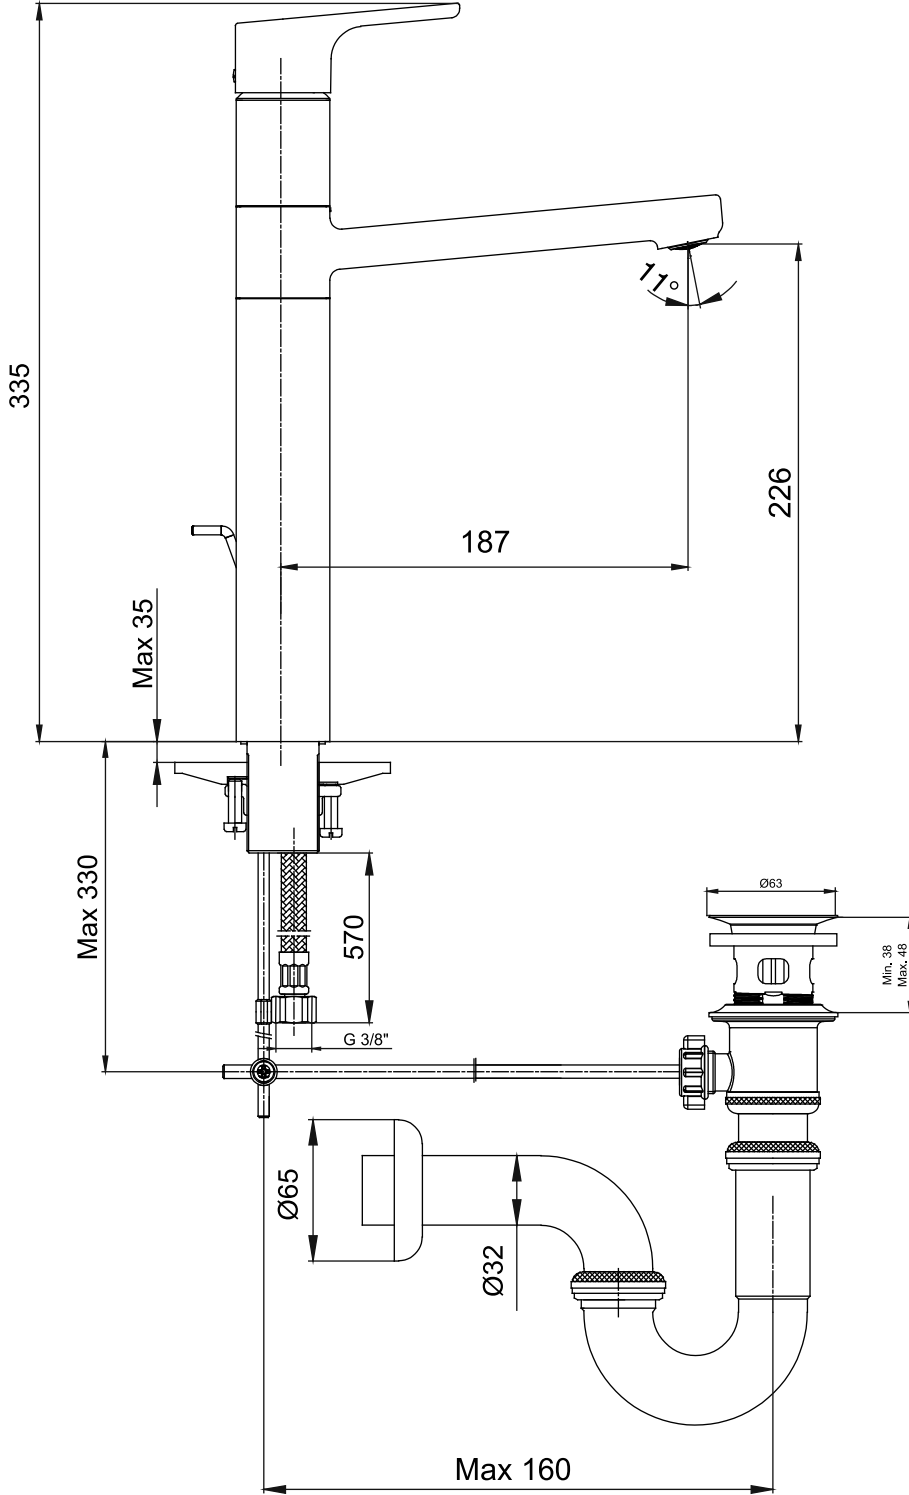

# LUNA

Ürün Kodu : 102808974 / 102808974ST - LUNA Kumandalı Yüksek Tip Lavabo Bataryası / Altın Görünümlü

Product Code: 102808974 / 102808974ST - LUNA Tall Basin Mixer with Pop-Up / Gold Effect

\*This product is for domestic sales only.