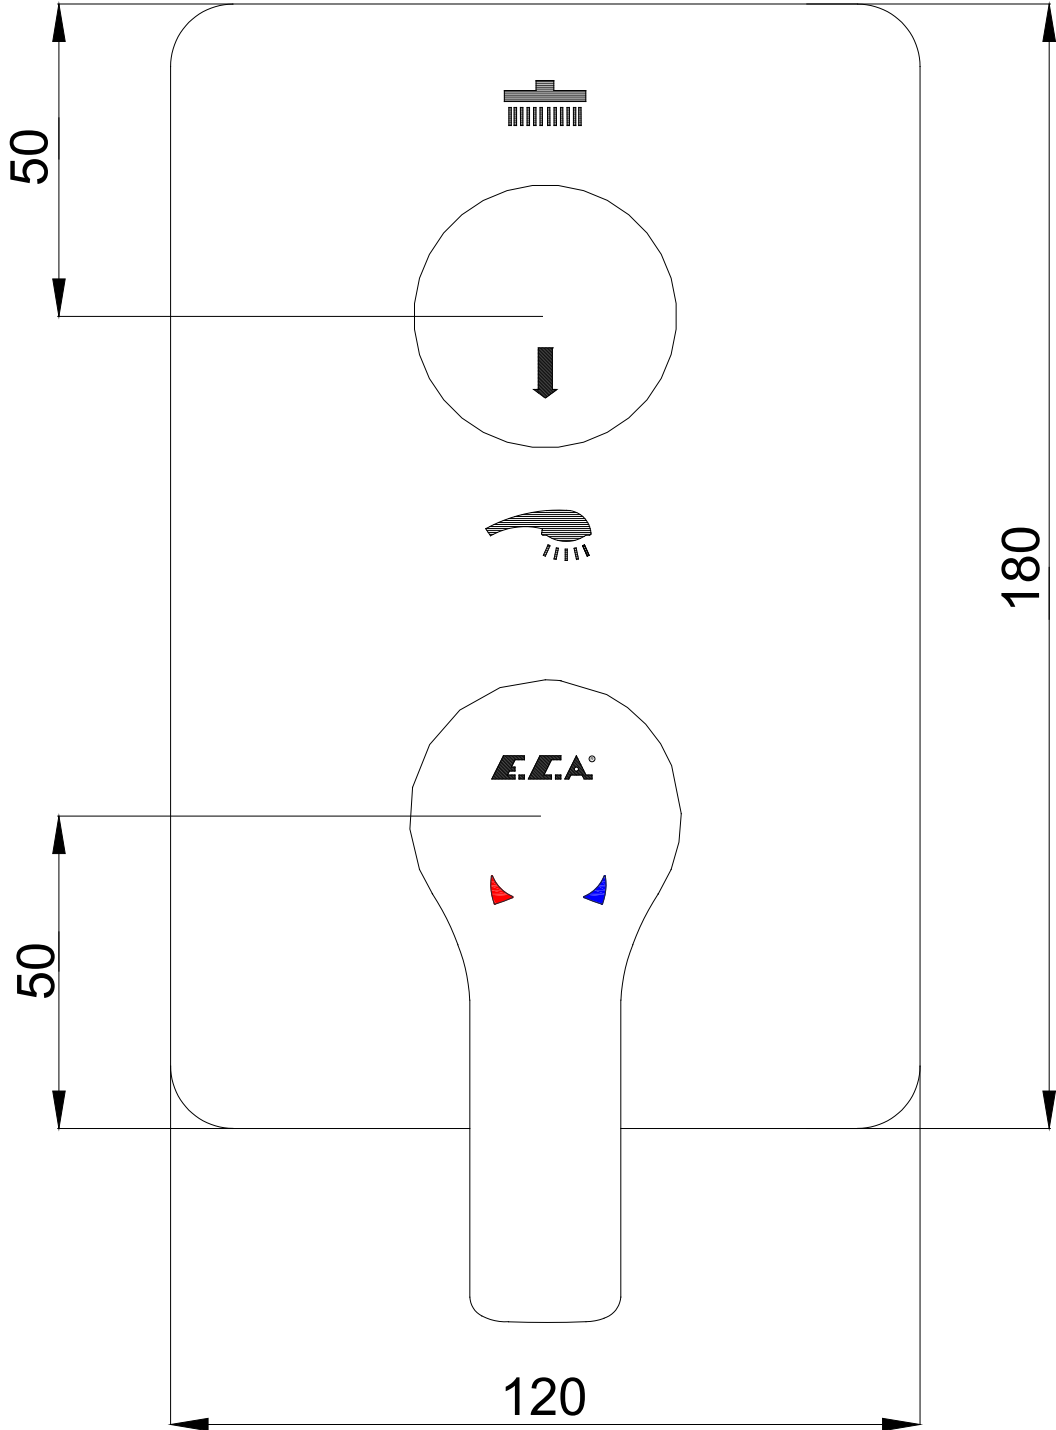

ANKASTRE BANYO/DUŞ BATARYALARI CONCEALED BATH/SHOWER MIXERS

E.C.A.®

Ürün Kodu : 102867206-KDE - LUNA Ankastra Banyo/Duş Bataryası Sıva Üstü Grubu - 2 Yollu - Altın Görünümlü (İhracat Kodu: 102867206EX-KDE)
Product Code: 102867206-KDE - LUNA Concealed Bath/Shower Mixer Surface Mounted Group - 2 Way Diverter - Gold Effect (Export Code: 102867206EX-KDE)
*Localization product codes are available.