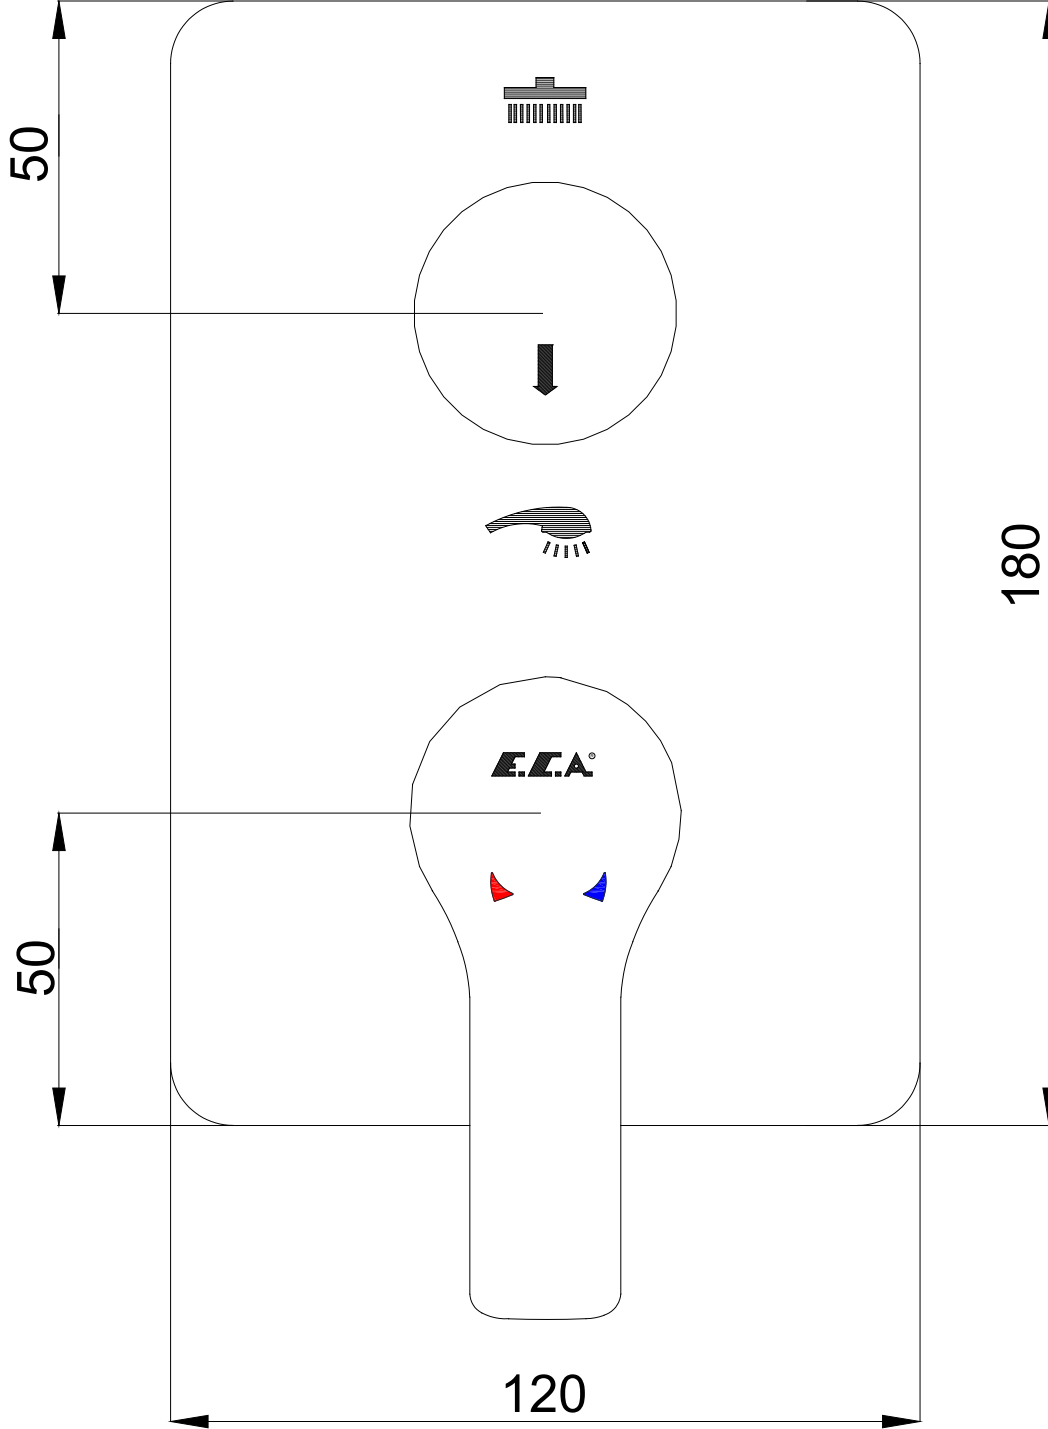

ANKASTRE BANYO/DUŐ BATARYALARI CONCEALED BATH/SHOWER MIXERS

Ürün Kodu : 102867236-KDE - LUNA AnkaŖre Banyo/DuŐ Bataryası Sıva ÜŖtü Grubu - 2 Yollu - Altın Görünümlü (İhracat Kodu: 102867236EX-KDE)
Product Code: 102867236-KDE - LUNA Concealed Bath/Shower Mixer Surface Mounted Group - 2 Way Diverter - Gold Effect (Export Code: 102867236EX-KDE)
*Localization product codes are available.