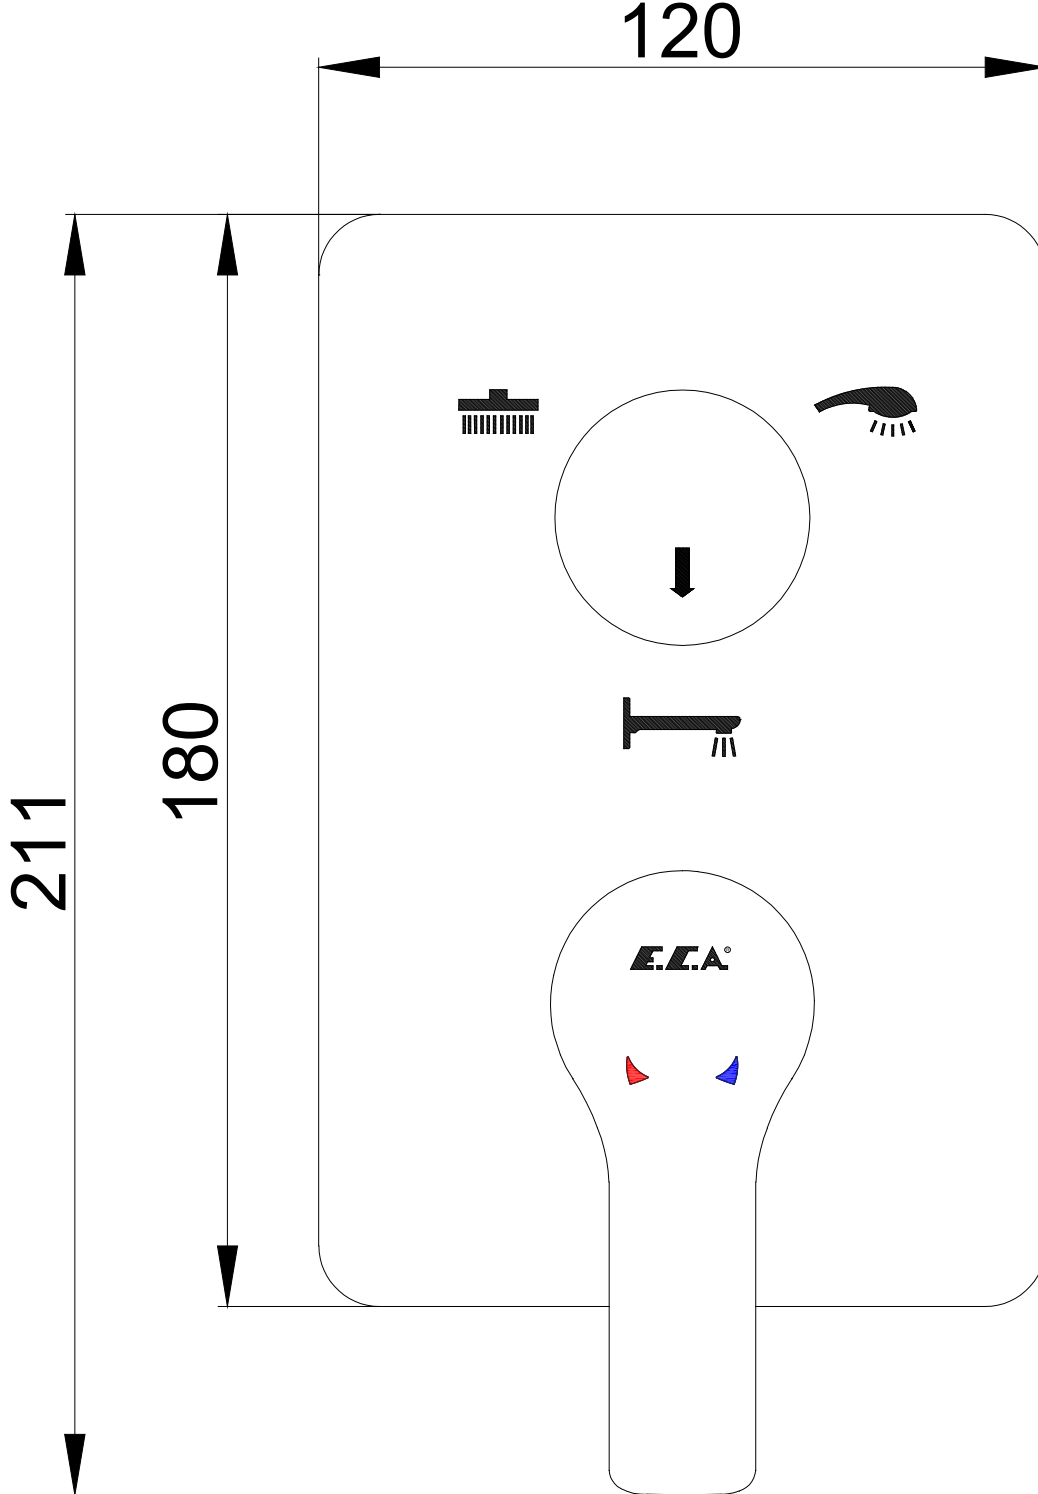

## ANKASTRE BANYO/DUŐ BATARYALARI CONCEALED BATH/SHOWER MIXERS

E.C.A.®

Ürün Kodu : 102867336-K - LUNA AnkaŖre Banyo Bataryası Sıva ÜŖtü Grubu - 3 Yollu - Altın Görünümlü (İhracat Kodu: 102867336EX-K)  
Product Code: 102867336-K - LUNA Concealed Bath Mixer Surface Mounted Group - 3 Way Diverter - Gold Effect (Export Code: 102867336EX-K)  
\*Localization product codes are available.